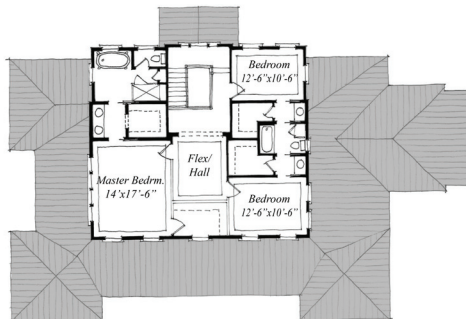

# COASTAL LIVING<sup>®</sup> House Plans

FEATURED  
HOUSE PLAN

{ No. 1825 }

MUIR STEWART '21

## New Carolina Island House

PLAN: #1825 | SQUARE FOOTAGE: 3,352 | BEDROOMS: 4 | BATHROOMS: 3 ½

MAIN LEVEL

UPPER LEVEL

Based on one of our favorite Coastal Living showhomes in Georgia, the New Carolina Island House has been reimaged for modern living. Features include beautiful porches and outdoor space, tall ceilings, open interiors, and spacious bedrooms.